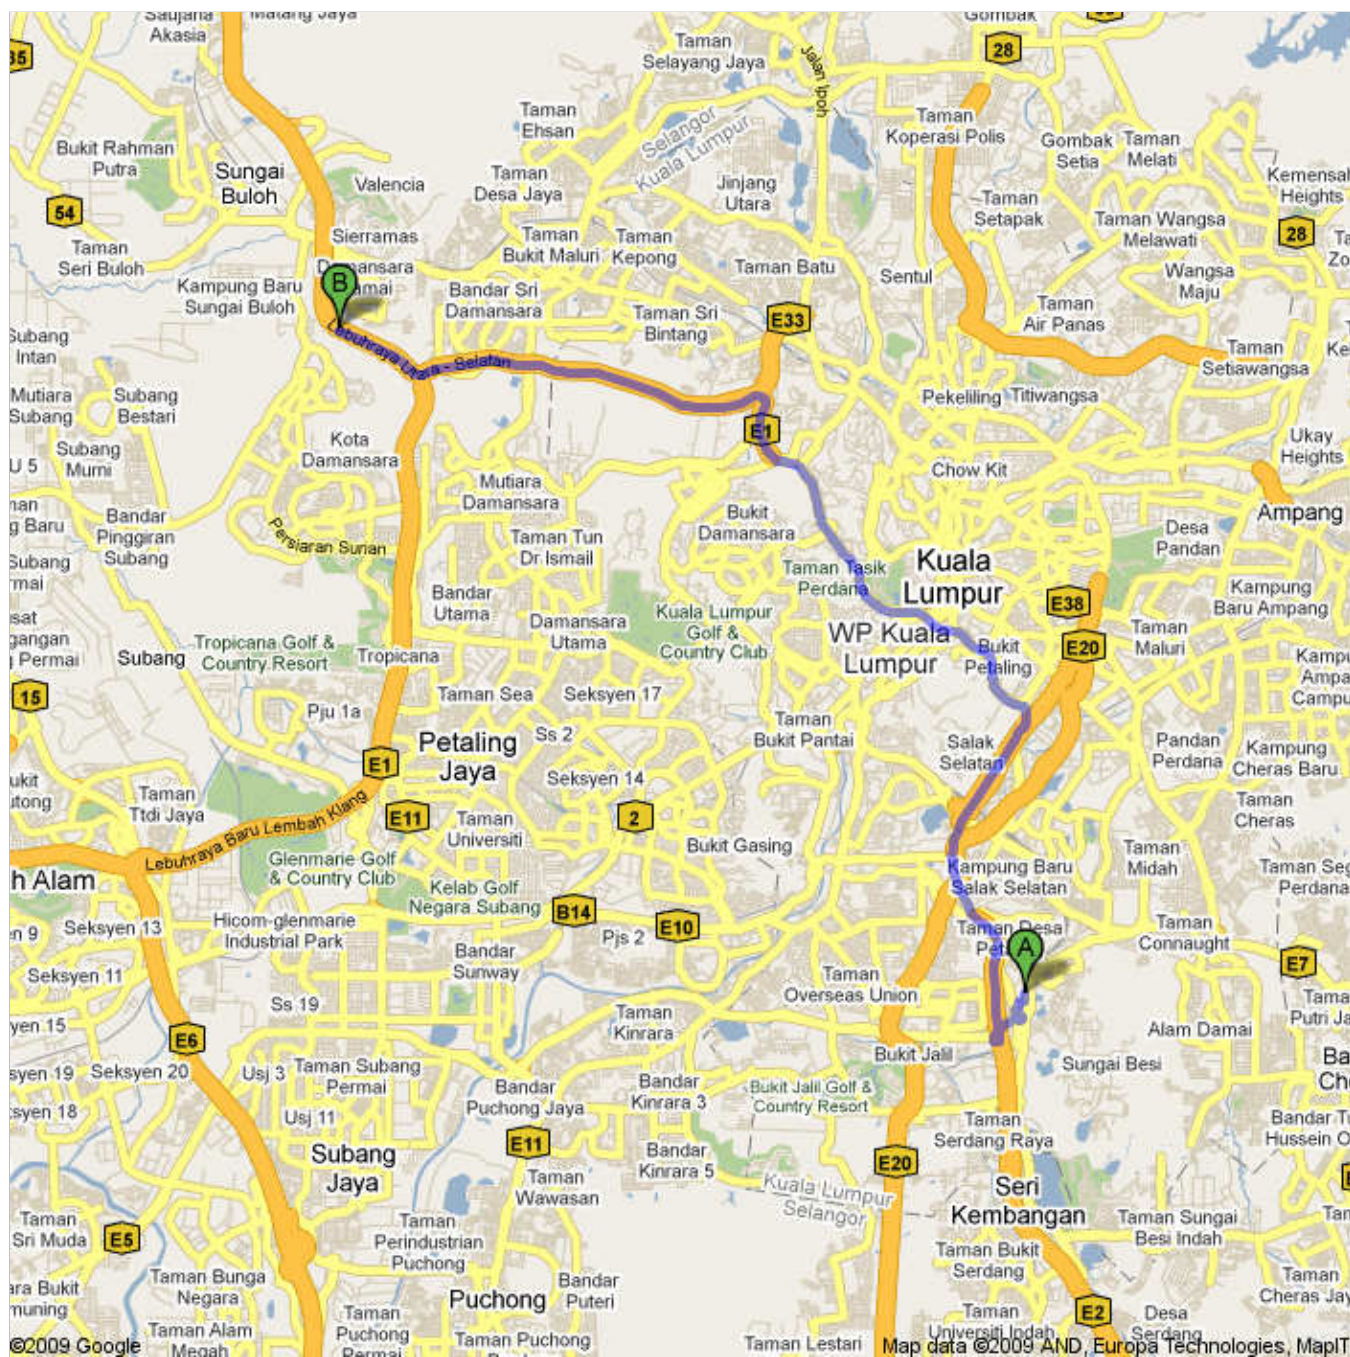

Directions to Esso R&R Restoran Jejantas Sungai Buloh(U)

Esso R&R Restoran Jejantas Sungai Buloh(U), Lebuhraya Utara Selatan, R&R Restoran Jejantas Sungai Buloh, Petaling Jaya, Selangor
27.1 km – about 27 mins

 Sg.Besi Toll

	1. Head south	go 0.3 km total 0.3 km
	2. Turn left toward Lebuhraya Sungai Besi	go 0.1 km total 0.4 km
	3. Turn right toward Lebuhraya Sungai Besi	go 69 m total 0.5 km
	4. Turn left at Lebuhraya Sungai Besi	go 0.1 km total 0.6 km
	5. Take the ramp onto Jalan Lingkaran Tengah 2 About 1 min	go 0.9 km total 1.5 km
	6. Take the ramp onto Lebuhraya Kuala Lumpur - Seremban About 5 mins	go 5.4 km total 6.9 km
	7. Continue straight to stay on Lebuhraya Kuala Lumpur - Seremban About 2 mins	go 1.4 km total 8.3 km
	8. Continue onto Jalan Sungai Besi	go 0.7 km total 9.1 km
	9. Turn left at Jalan Istana About 2 mins	go 2.1 km total 11.2 km
	10. Continue onto Jalan Damansara About 2 mins	go 2.6 km total 13.7 km
	11. Take the ramp onto Jalan Duta About 2 mins	go 2.4 km total 16.1 km
	12. Take the ramp onto Lebuhraya Jalan Duta - Sungai Buloh About 2 mins	go 2.0 km total 18.1 km
	13. Take the exit onto Lebuhraya Jalan Duta - Sungai Buloh	go 0.6 km total 18.7 km
	14. Continue onto Lebuhraya Utara - Selatan Destination will be on the left About 7 mins	go 8.5 km total 27.1 km

 Esso R&R Restoran Jejantas Sungai Buloh(U)
 Esso R&R Restoran Jejantas Sungai Buloh(U), Lebuhraya Utara Selatan, R&R Restoran
 Jejantas Sungai Buloh, Petaling Jaya, Selangor

These directions are for planning purposes only. You may find that construction projects, traffic, weather, or other events may cause conditions to differ from the map results, and you should plan your route accordingly. You must obey all signs or notices regarding your route.

Map data ©2009 AND, Europa Technologies, MapIT