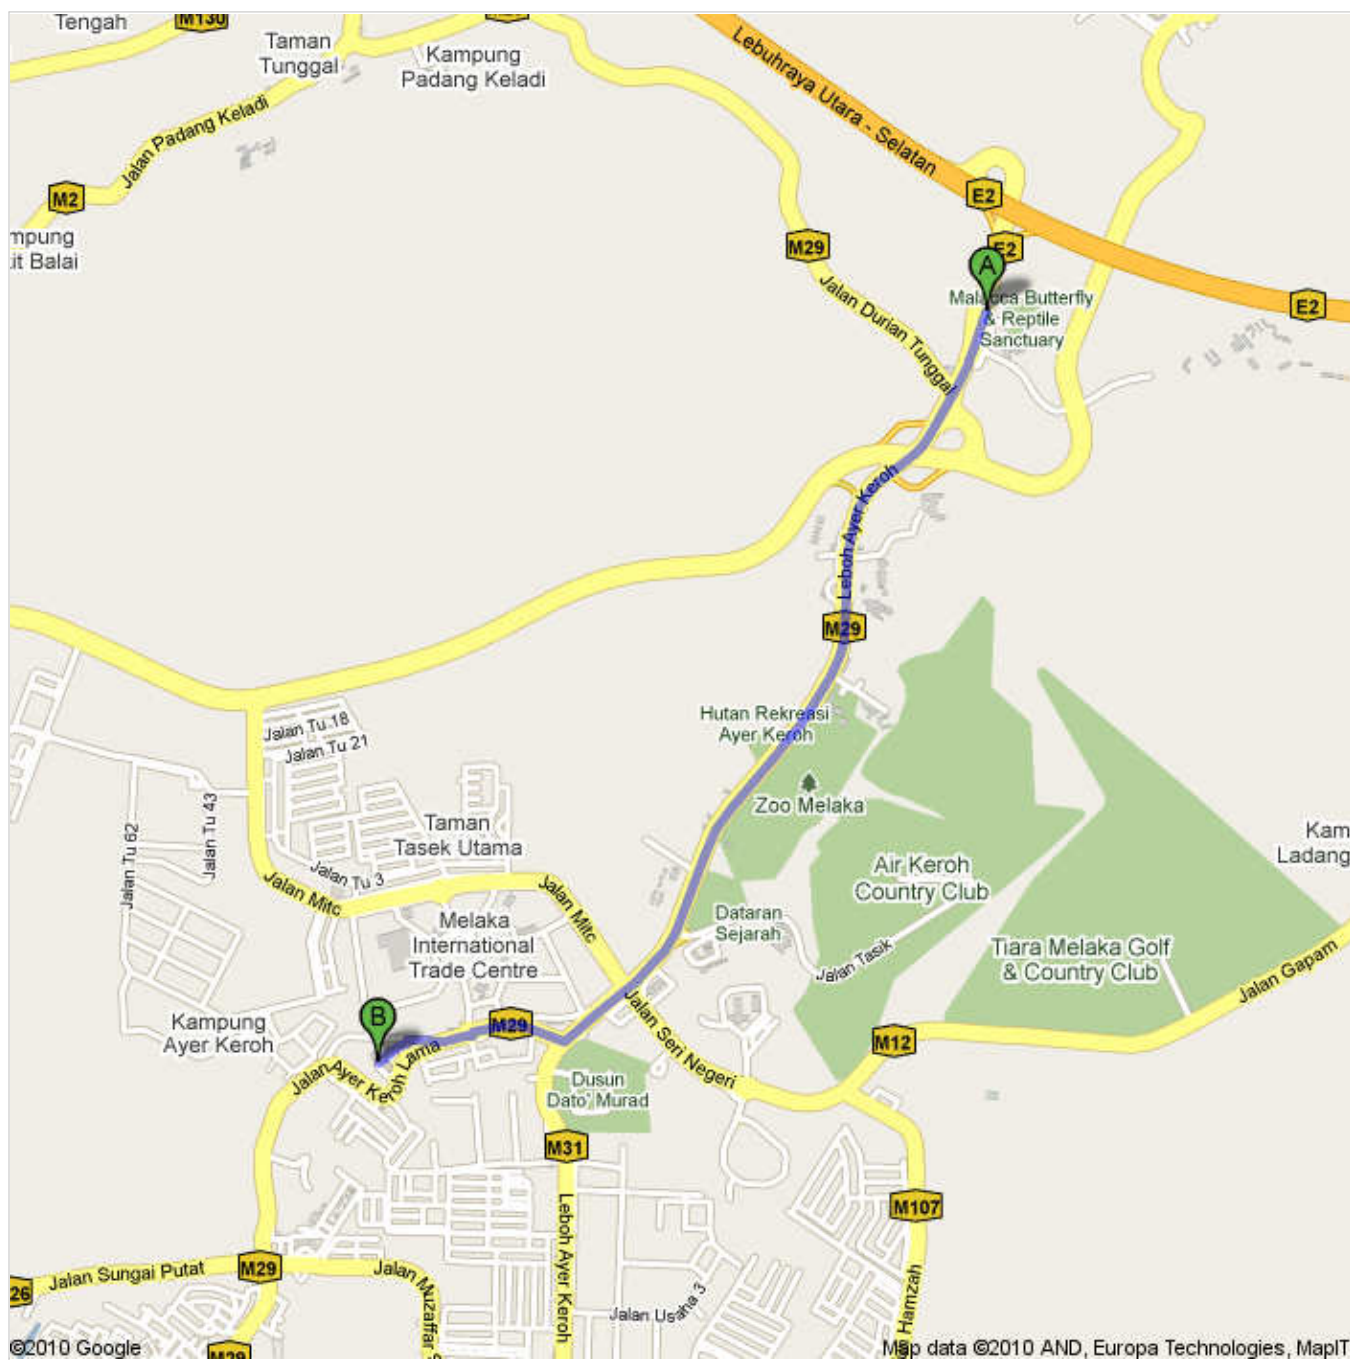

Directions to Bangunan MITC

Jalan Konvensyen Melaka International Trade Centre, 2nd floor Convention Centre, Kompleks MITC, Ayer Keroh, Melaka 75450

5.4 km – about 8 mins

Ayer Keroh Toll

1. Head **south** toward **Leboh Ayer Keroh**

go 0.3 km
total 0.3 km

2. Continue straight onto **Leboh Ayer Keroh**
About 5 mins

go 4.1 km
total 4.3 km

➔ 3. Turn **right** at **Jalan Ayer Keroh Lama**
Go through 1 roundabout
About 2 mins

go 0.8 km
total 5.2 km

4. Turn left

go 23 m
total 5.2 km

5. Take the 1st right
Destination will be on the right

go 0.2 km
total 5.4 km

Bangunan MITC

Jlan KonvensyenMelaka International Trade Centre, 2nd floor Convention Centre,
Kompleks MITC, Ayer Keroh, Melaka 75450

Map data ©2009 AND, Europa Technologies, MapIT